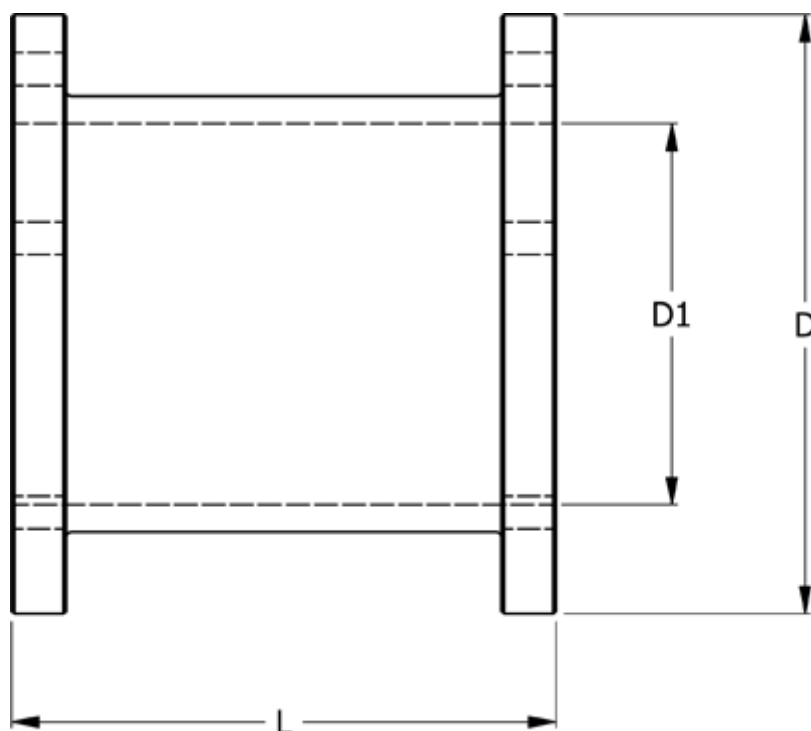

Article number: 330635006250

Description: Coupling N-Eupex str. 350  
Part 6 - 350

## Measures

---

D	= 350
D1	= 230
L	= 250
Torque (N m)	= 7700